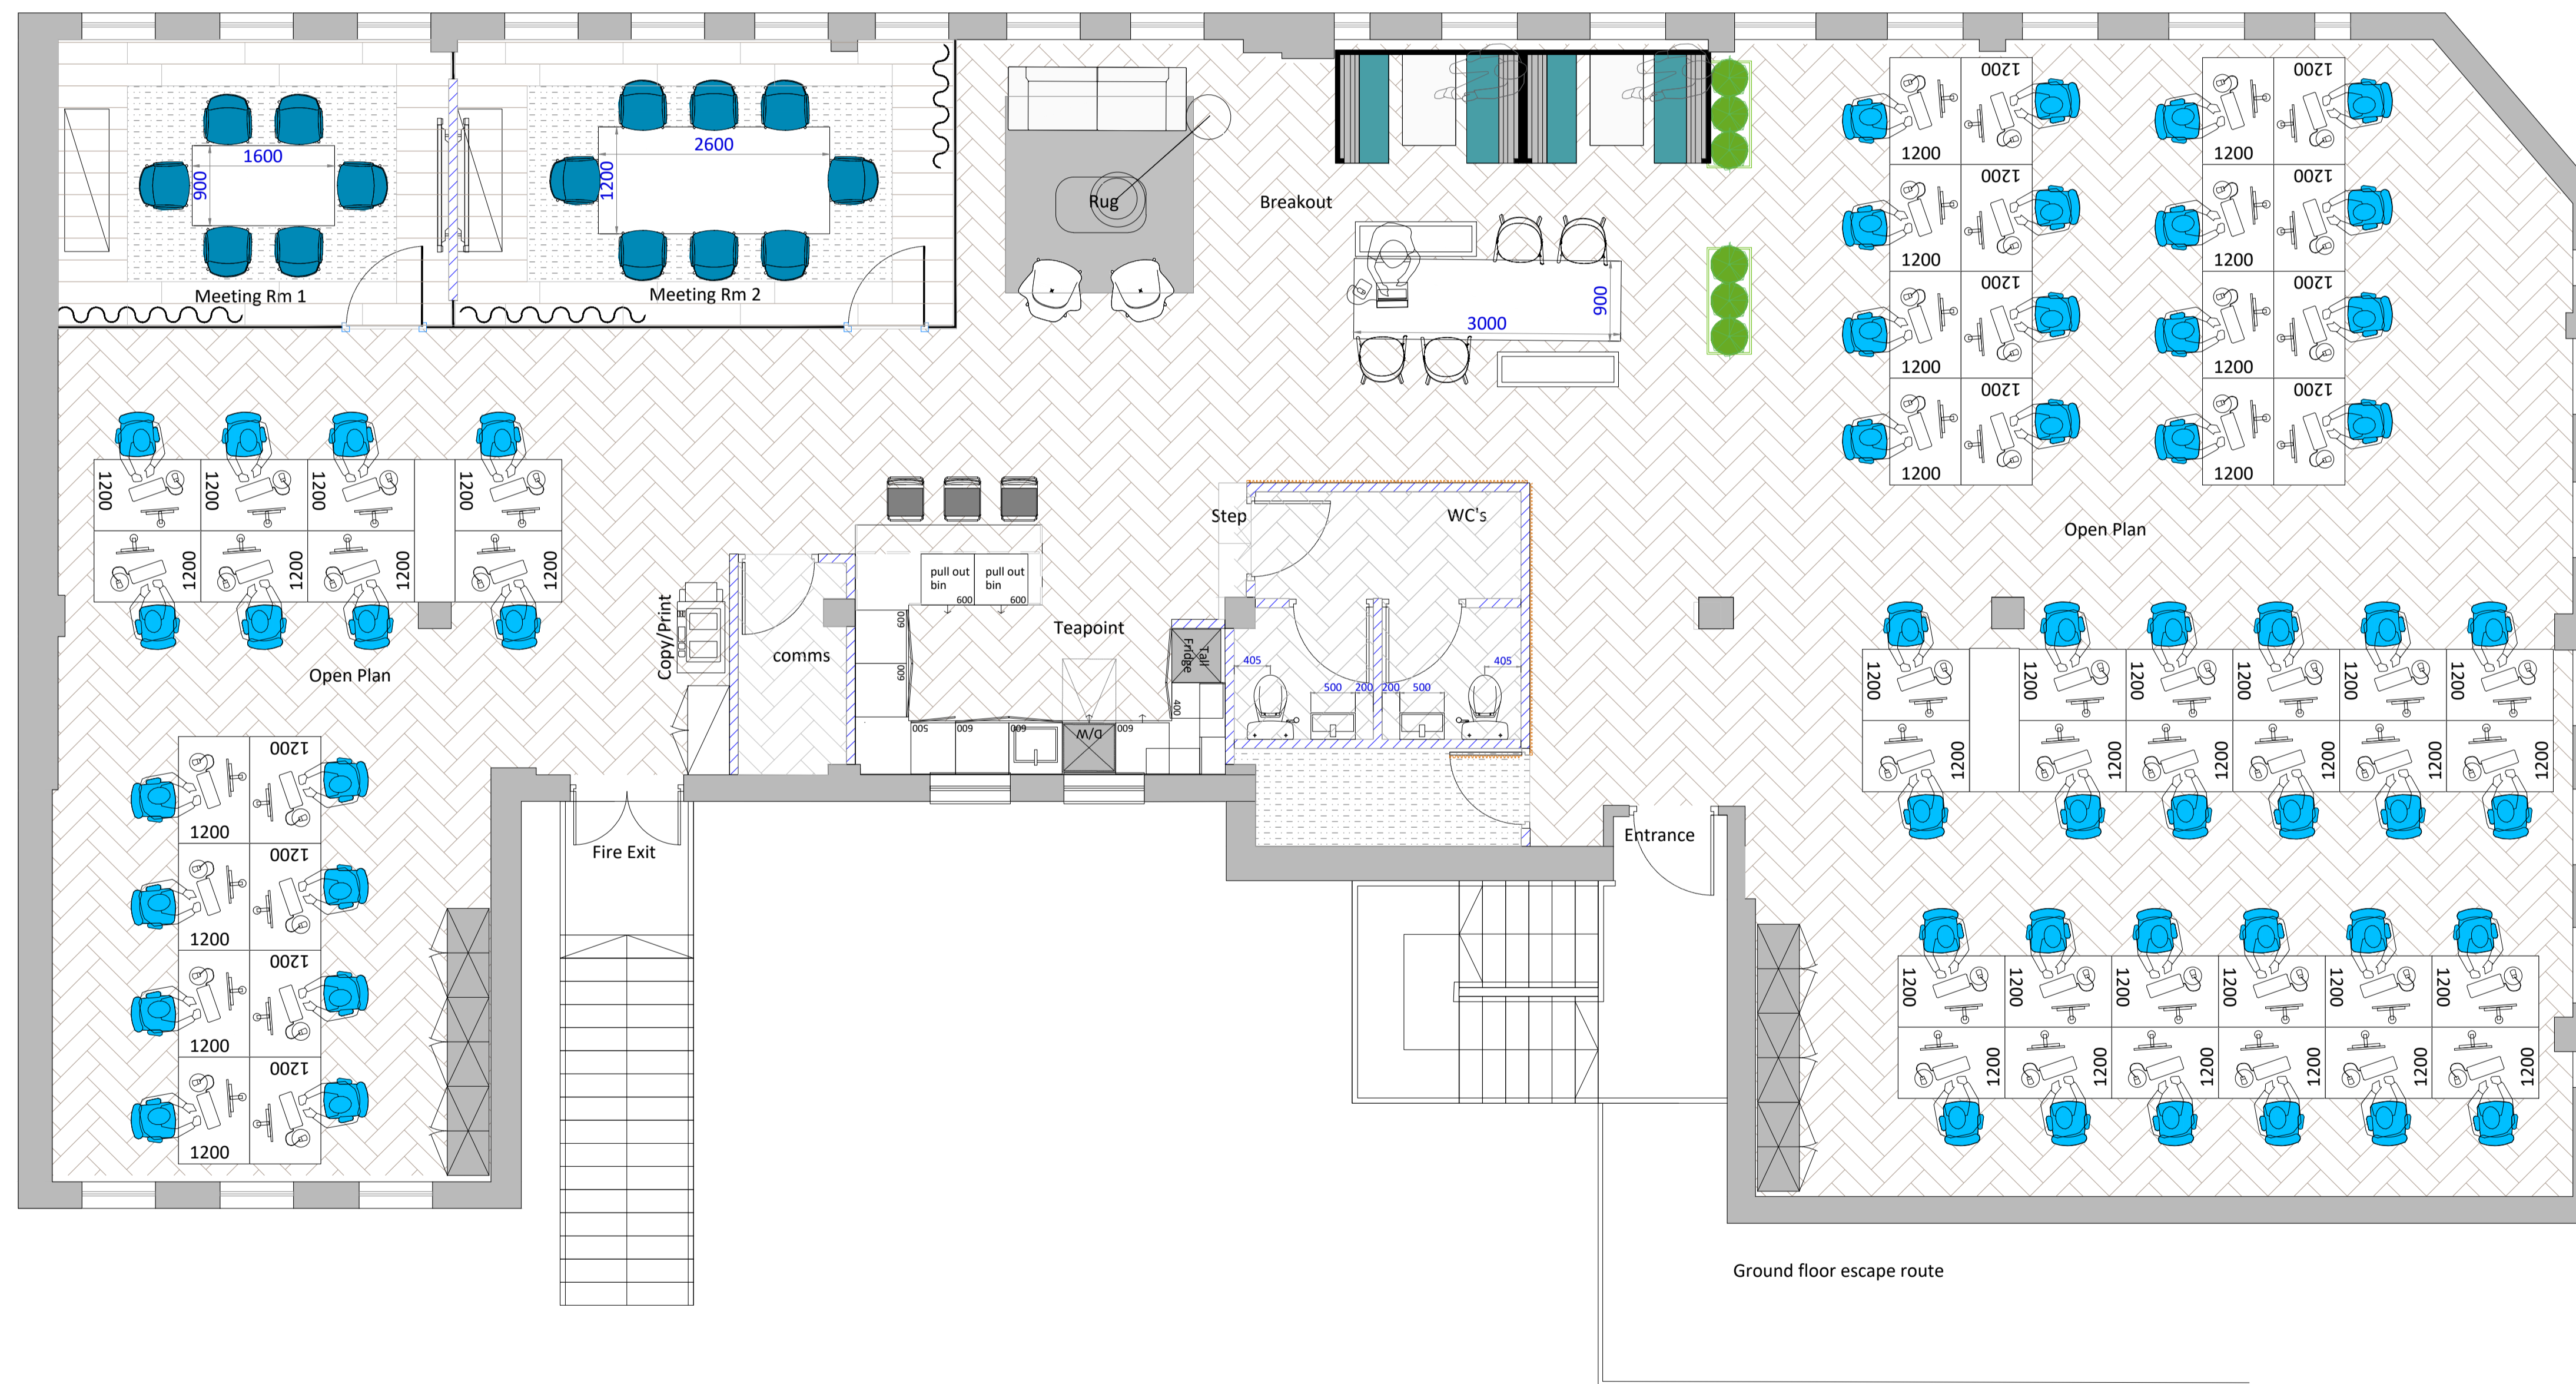

GENERAL ARRANGEMENT - FIRST FLOOR

REV	BY	DESCRIPTION	CHKD	APPD	DATE
F	-	Base build updated + Minor updates			24.09.22
E	-	Base build updated + Minor updates			20.09.22
D	-	Base build updated + Minor updates			19.09.22
C	MB	Lastest revised layout as per PSK layout comments			20.11.20
B	MB	Lastest revised layout as per PSK layout			19.11.20
A	MB	Lastest revised layout as per PSK layout			29.10.20

West And Vittori | Salisbury House | 29 Finsbury Circus | London | EC2M5SQ
www.westandvittori.com

CLIENT:	
SCOPE SPACE	
PROJECT TITLE:	
PROJECT REFERENCE:	
PROJECT ADDRESS: KINGS CROSS	
FLOOR: FIRST FLOOR	DRG. NO: SS01_0622_GA
STATUS: FOR COMMENT	
DRAWING TITLE: PROPOSED GENERAL ARRANGEMENT	
DATE : 24.06.22	PRINT
SCALE: 1:50 @ A1	SIGN
	REV F